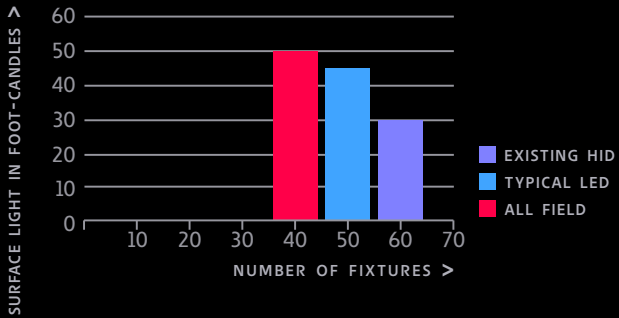

DON'T WASTE MONEY ON THINGS YOU DON'T NEED

< CUT THE COST OF INSTALLATION IN HALF

Our All Field is the only LED field lighting system able to fully adapt to your existing infrastructure. This eliminates the expenses for new poles, crossarms, demolition, engineering, and foundations.

BRIGHTER LIGHT, LESS HARDWARE >

Our highly efficient All Field fixtures deliver more foot-candles of light with fewer overall fixtures. This means less hardware to buy for installation.

BULBS REPLACED

MAINTENANCE EVENTS

< MAINTENANCE FREE

Ephesus All Field fixtures don't use bulbs, so you save considerable time and money over the replacements needed with HID. Plus, our fixtures operate maintenance free for 25 years.

GIVE IT THE GREEN LIGHT >

Ephesus All Field produces more light while consuming less energy. This equates to a 66% reduction in energy costs over HID while providing 66% more light.

< TO DOWNLOAD THE FREE GUIDE TO RETROFITTING WITH LED VISIT LEDwithinReach.com OR GIVE US A CALL US AT 800-573-3600