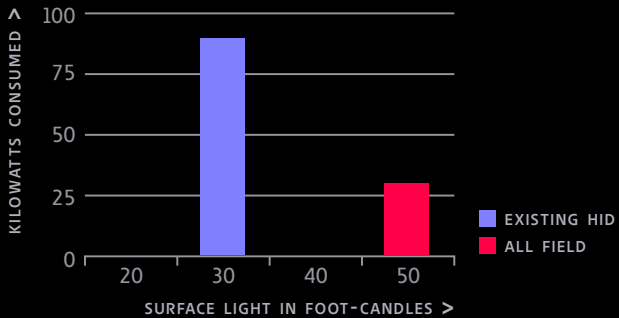

< TO DOWNLOAD THE FREE GUIDE TO RETROFITTING WITH LED VISIT LEDwithinReach.com OR GIVE US A CALL US AT 800-573-3600