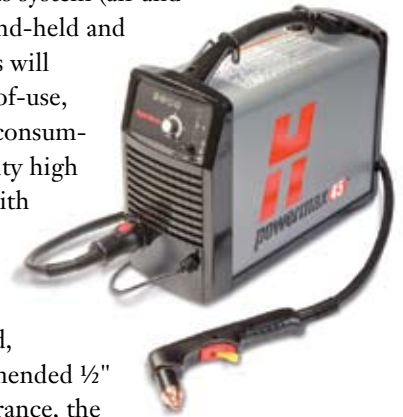

Cooper Wiring Devices debuts a new line of Arrow Hart® Commercial and Industrial Specification Grade Temporary Power equipment for the delivery of safe, reliable power. The new line consists of three groups of products: RhinoBox™

ARROW HART

Temporary Power Centers, Portable Outlet Boxes and Portable GF-CIs. All three groups of these new Arrow Hart®

products provide a full line of dependable and durable temporary power products to stay safely connected on the jobsite, avoiding the power interruptions that slow down work in the field. For additional information visit Cooper Wiring Devices at www.cooperwiringdevices.com/tempowersolutions.

lightweight, allowing it to be transferred between locations with ease. For more information about Capital Safety visit www.capitalsafety.com.

Hypertherm unveils the Powermax45®, the world's most versatile and portable ½" plasma cutting and gouging system. The Powermax45 is a single-gas system (air and nitrogen) designed for both hand-held and mechanized applications. Users will benefit from the system's ease-of-use, excellent cut quality, and long consumable life, which keep productivity high and operating costs low. And with its strong performance on generators, the Powermax45 provides the versatility to move from the shop to the field, and back again. With a recommended ½" cut capacity, and one inch severance, the 37-pound system is ideal for cutting and gouging applications. For additional details visit Hypertherm at www.powerfulplasma.com.